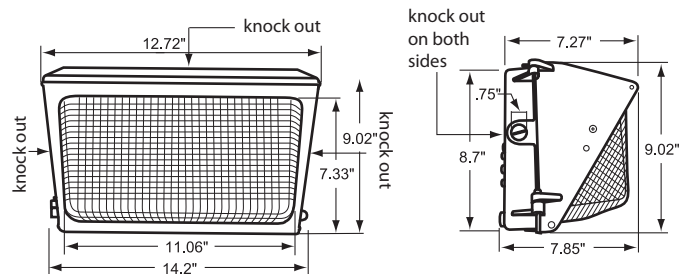

Dimensions and Specifications

Overall Height: 9.02"

Depth: 7.85"

Overall Width: 14.2"

Weight: 9.2 lbs.

*The majority of Atlas Lighting Products are assembled in USA facilities by an American Workforce utilizing both Domestic and Foreign components

Recommended Mounting Height - 16-18 ft.

| Mtg. Hgt. | FOOTCANDLES ON THE GROUND | | | | | | Avg. FCs 450 SQ. FT. |
|-----------|---------------------------|-----|-----|------|-----|-----|-------------------------|
| | 90° | | | 45° | | | |
| | 5' | 10' | 15' | 5' | 10' | 15' | |
| 16' | 10.0 | 6.3 | 6.3 | 10.0 | 5.6 | 4.4 | 7.1 |
| 18' | 8.5 | 5.3 | 5.0 | 8.3 | 5.0 | 3.8 | 6.0 |