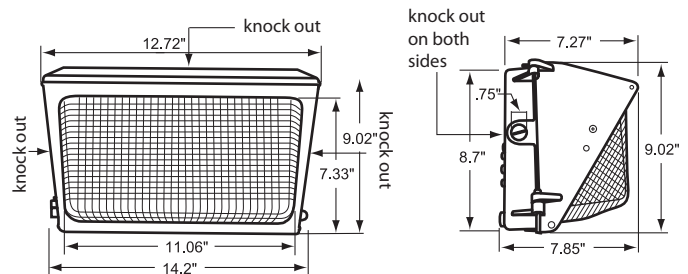

Recommended Mounting Height - 16-18 ft.

| Mtg. Hgt. | FOOTCANDLES ON THE GROUND | | | | | | Avg. FCs 450 SQ. FT. |
|-----------|---------------------------|-----|-----|------|-----|-----|-------------------------|
| | 90° | | | 45° | | | |
| | 5' | 10' | 15' | 5' | 10' | 15' | |
| 16' | 10.0 | 6.3 | 6.3 | 10.0 | 5.6 | 4.4 | 7.1 |
| 18' | 8.5 | 5.3 | 5.0 | 8.3 | 5.0 | 3.8 | 6.0 |

Dimensions and Specifications

Overall Height: 9.02"

Depth: 7.85"

Overall Width: 14.2"

Weight: 9.2 lbs.

*The majority of Atlas Lighting Products are assembled in USA facilities by an American Workforce utilizing both Domestic and Foreign components