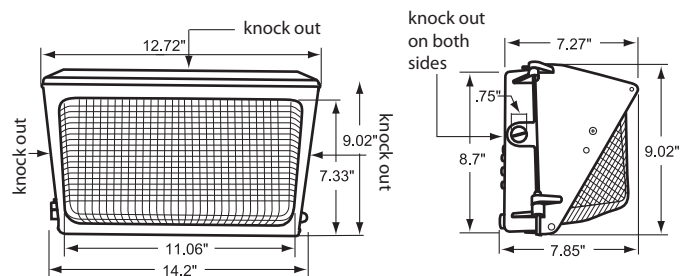

Dimensions and Specifications

Overall Height: 9.02"

Depth: 7.85"

Overall Width: 14.2"

Weight: 9.2 lbs.

*The majority of Atlas Lighting Products are assembled in USA facilities by an American Workforce utilizing both Domestic and Foreign components

Mtg. Hgt.	FOOTCANDLES ON THE GROUND						Avg. FCs 450 SQ. FT.
	90°			45°			
	5'	10'	15'	5'	10'	15'	
16'	10.0	6.3	6.3	10.0	5.6	4.4	7.1
18'	8.5	5.3	5.0	8.3	5.0	3.8	6.0

Performance

- 95% Efficient Reflector Targets the Light
- Eliminates Glare & Offensive Light
- Less Wasted Light
- More Footcandles on the Ground
- Creates a Smooth & Uniform Light Pattern