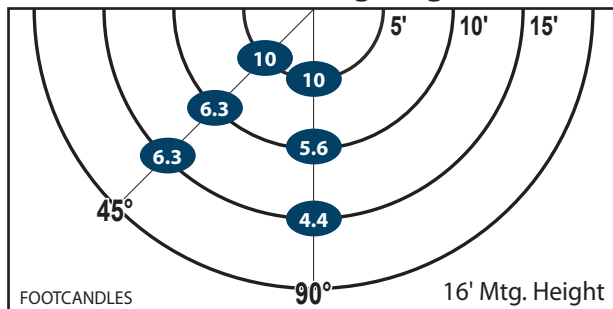

Recommended Mounting Height - 16-18 ft.

Mtg. Hgt.	FOOTCANDLES ON THE GROUND						Avg. FCs 450 SQ. FT.
	90°			45°			
	5'	10'	15'	5'	10'	15'	
16'	10.0	6.3	6.3	10.0	5.6	4.4	7.1
18'	8.5	5.3	5.0	8.3	5.0	3.8	6.0

Performance

- **95% Efficient Reflector Targets the Light**
- **Eliminates Glare & Offensive Light**
- **Less Wasted Light**
- **More Footcandles on the Ground**
- **Creates a Smooth & Uniform Light Pattern**

Dimensions and Specifications

Overall Height: 9.02"

Depth: 7.85"

Overall Width: 14.2"

Weight: 9.2 lbs.