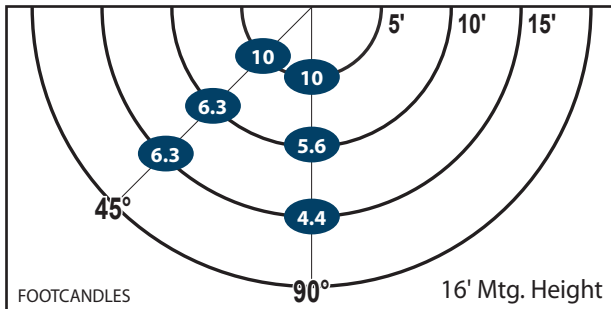

LpW: 92 CRI: 81

DIMMING: 10-100%

DIMMING: 10-100%

Design is Protected by U.S. Patent No. 9,482,395

Ordering Information

| CATALOG # | DESCRIPTION | VOLTS | COLOR TEMP |
|-------------------|--------------------|---------|------------|
| WLM64LED | 64W LED Wall Light | 120-277 | 4500K |
| WLM64LED3K | 64W LED Wall Light | 120-277 | 3000K |

Recommended Mounting Height - 16-18 ft.

| Mtg. Hgt. | FOOTCANDLES ON THE GROUND | | | | | | Avg. FCs 450 SQ. FT. |
|-----------|---------------------------|-----|-----|------|-----|-----|-------------------------|
| | 90° | | | 45° | | | |
| | 5' | 10' | 15' | 5' | 10' | 15' | |
| 16' | 10.0 | 6.3 | 6.3 | 10.0 | 5.6 | 4.4 | 7.1 |
| 18' | 8.5 | 5.3 | 5.0 | 8.3 | 5.0 | 3.8 | 6.0 |

Dimensions and Specifications

Overall Height: 9.02"

Depth: 7.85"

Overall Width: 14.2"

Weight: 9.2 lbs.

*The majority of Atlas Lighting Products are assembled in USA facilities by an American Workforce utilizing both Domestic and Foreign components