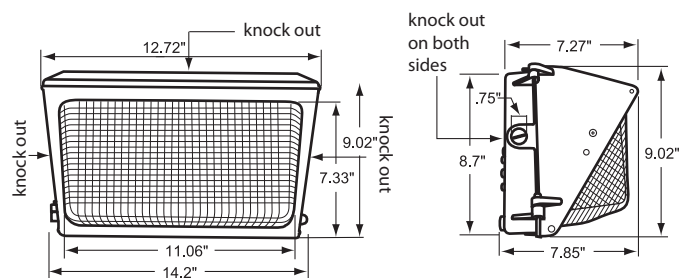

Dimensions and Specifications

Overall Height: 9.02"

Depth: 7.85"

Overall Width: 14.2"

Weight: 9.2 lbs.

*The majority of Atlas Lighting Products are assembled in USA facilities by an American Workforce utilizing both Domestic and Foreign components

Mtg. Hgt.	FOOTCANDLES ON THE GROUND						Avg. FCs 450 SQ. FT.
	90°			45°			
	5'	10'	15'	5'	10'	15'	
16'	10.0	6.3	6.3	10.0	5.6	4.4	7.1
18'	8.5	5.3	5.0	8.3	5.0	3.8	6.0

Performance

- **95% Efficient Reflector Targets the Light**
- **Eliminates Glare & Offensive Light**
- **Less Wasted Light**
- **More Footcandles on the Ground**
- **Creates a Smooth & Uniform Light Pattern**