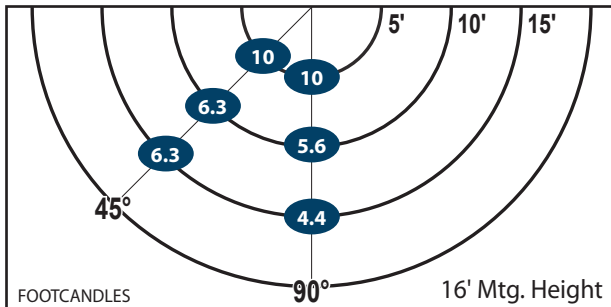

LpW: 92 CRI: 81

DIMMING: 10-100%

DIMMING: 10-100%

Design is Protected by U.S. Patent No. 9,482,395

Ordering Information

CATALOG #	DESCRIPTION	VOLTS	COLOR TEMP
WLM64LED	64W LED Wall Light	120-277	4500K
WLM64LED3K	64W LED Wall Light	120-277	3000K

Mtg. Hgt.	FOOTCANDLES ON THE GROUND						Avg. FCs 450 SQ. FT.
	90°			45°			
	5'	10'	15'	5'	10'	15'	
16'	10.0	6.3	6.3	10.0	5.6	4.4	7.1
18'	8.5	5.3	5.0	8.3	5.0	3.8	6.0

Performance

- **95% Efficient Reflector Targets the Light**
- **Eliminates Glare & Offensive Light**
- **Less Wasted Light**
- **More Footcandles on the Ground**
- **Creates a Smooth & Uniform Light Pattern**

Dimensions and Specifications

Overall Height: 9.02"

Depth: 7.85"

Overall Width: 14.2"

Weight: 9.2 lbs.

*The majority of Atlas Lighting Products are assembled in USA facilities by an American Workforce utilizing both Domestic and Foreign components