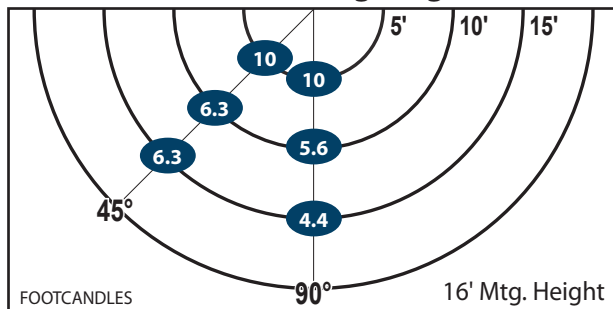

LpW: 92 CRI: 81

DIMMING: 10-100%

DIMMING: 10-100%

Design is Protected by U.S. Patent No. 9,482,395

Ordering Information

CATALOG #	DESCRIPTION	VOLTS	COLOR TEMP
WLM64LED	64W LED Wall Light	120-277	4500K
WLM64LED3K	64W LED Wall Light	120-277	3000K

Mtg. Hgt.	FOOTCANDLES ON THE GROUND						Avg. FCs 450 SQ. FT.
	90°			45°			
	5'	10'	15'	5'	10'	15'	
16'	10.0	6.3	6.3	10.0	5.6	4.4	7.1
18'	8.5	5.3	5.0	8.3	5.0	3.8	6.0

Performance

- **95% Efficient Reflector Targets the Light**
- **Eliminates Glare & Offensive Light**
- **Less Wasted Light**
- **More Footcandles on the Ground**
- **Creates a Smooth & Uniform Light Pattern**

Dimensions and Specifications

Overall Height: 9.02"

Depth: 7.85"

Overall Width: 14.2"

Weight: 9.2 lbs.

*The majority of Atlas Lighting Products are assembled in USA facilities by an American Workforce utilizing both Domestic and Foreign components