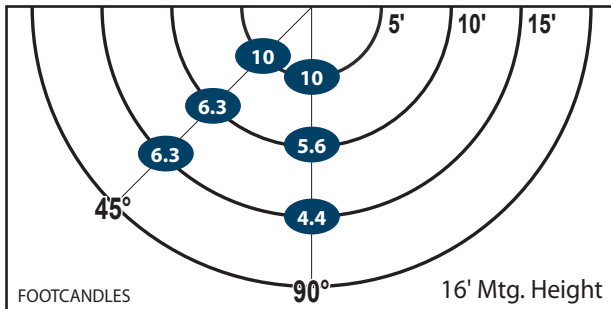

Recommended Mounting Height - 16-18 ft.

Mtg. Hgt.	FOOTCANDLES ON THE GROUND						Avg. FCs 450 SQ. FT.
	90°			45°			
	5'	10'	15'	5'	10'	15'	
16'	10.0	6.3	6.3	10.0	5.6	4.4	7.1
18'	8.5	5.3	5.0	8.3	5.0	3.8	6.0

Performance

- 95% Efficient Reflector Targets the Light
- Eliminates Glare & Offensive Light
- Less Wasted Light
- More Footcandles on the Ground
- Creates a Smooth & Uniform Light Pattern

Dimensions and Specifications

Overall Height: 9.02"

Depth: 7.85"

Overall Width: 14.2"

Weight: 9.2 lbs.