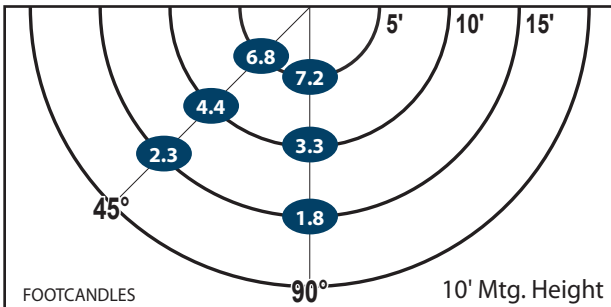

LUMENS: 2,749

LPW: 105 CRI: 81

DIMMING: 10-100%

Patent Pending

Ordering Information

CATALOG #	DESCRIPTION	VOLTS	COLOR TEMP
WLSG27LED	27W LED Wall Light	120-277	4500K
WLSG27LED3K	27W LED Wall Light	120-277	3000K

Options

ADD SUFFIX #	DESCRIPTION
PC	120V Photocontrol
PM	208-277V Photocontrol

Note: Atlas uses only premium LED compatible photocontrols

Recommended Mounting Height - 10-12 ft.

Mtg. Hgt.	90°			45°			Avg. FCs 450 SQ. FT.
	5'	10'	15'	5'	10'	15'	
10'	7.2	3.3	1.8	6.8	4.4	2.3	4.3
12'	5.6	3.0	1.8	5.3	3.7	2.3	3.6

Performance

- Eliminates Glare & Offensive Light
- Less Wasted Light
- More Footcandles on the Ground
- Creates a Smooth & Uniform Light Pattern

Dimensions and Specifications

Overall Height: 8.5"
Overall Width: 8.75"