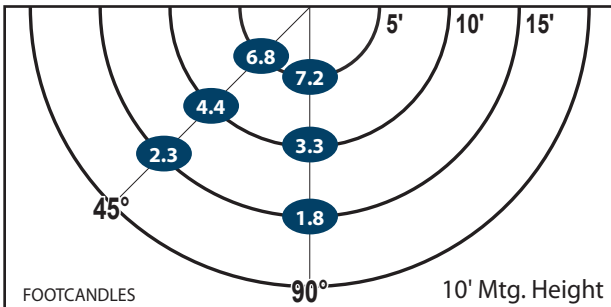

Performance

- Eliminates Glare & Offensive Light
- Less Wasted Light
- More Footcandles on the Ground
- Creates a Smooth & Uniform Light Pattern

Dimensions and Specifications

Overall Height: 8.5"
Overall Width: 8.75"

Note: Atlas uses only premium LED compatible photocontrols

Recommended Mounting Height - 10-12 ft.

Mtg. Hgt.	FOOTCANDLES ON THE GROUND						Avg. FCs 450 SQ. FT.
	90°			45°			
	5'	10'	15'	5'	10'	15'	
10'	7.2	3.3	1.8	6.8	4.4	2.3	4.3
12'	5.6	3.0	1.8	5.3	3.7	2.3	3.6