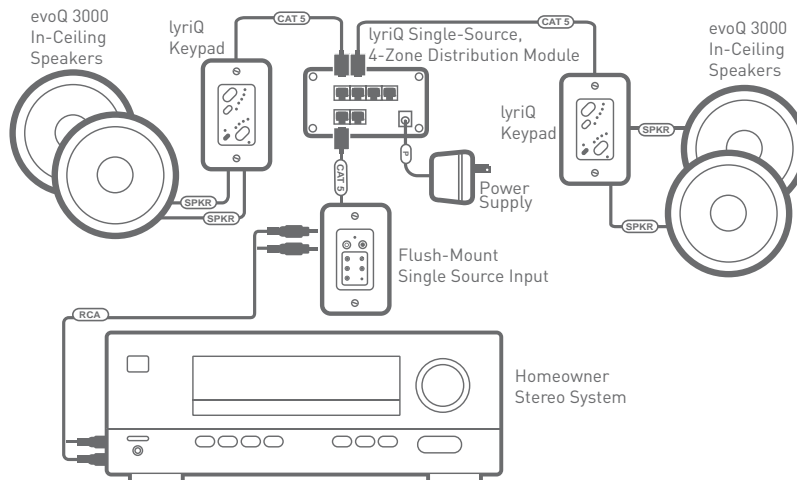

BASIC MUSIC SOLUTION

This affordable solution distributes crystal-clear sound through two rooms and includes a flush-mount single source input to provide high-quality audio without all the wires.

BASIC MUSIC / BILL OF MATERIALS

PRODUCT	PART #	QUANTITY	PAGE
lyriQ Keypad	AU7394-XX	2	78
lyriQ Flush-Mount Single Source Input	AU1004	1	72
lyriQ Single Source, 4-Zone Distribution Module	AU7396	1	80
evoQ 3000 6.5" In-Ceiling Speakers (Pair)	MS3650	2	88
6.5" In-Ceiling Pre-Construction Speaker Bracket	364672-02	2	89
24 V, 2.5 A Power Supply	PW1060	1	39
1-Gang, Decorator Wall Plate	WP1205-XX	3	31

BASIC MUSIC / WIRING DIAGRAM