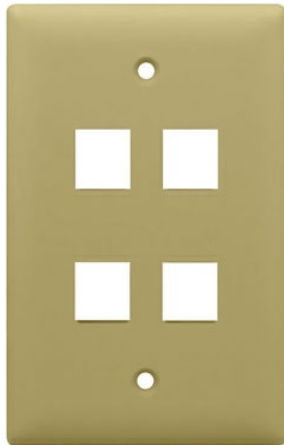

On-Q
1-Gang, 4-Port Wall Plate, Ivory
Part No. WP3404IV

The Legrand 1-Gang 4-Port Wall Plate is an economical choice for the cost-conscious homeowner. This versatile wall plate provides four ports for various configurations, making it ideal for organizing your connections. It mounts easily in Legrand Installation Brackets or low voltage mud rings, ensuring a secure and professional installation. Available in white, almond, and ivory, it offers a clean and polished look to complement any decor.

Features & Benefits

Economy wall plate for the cost conscious homeowner

Specifications

General Info

Product Line	On-Q	Color	Ivory
UPC Number	804428025696	Country Of Origin	Taiwan, Province Of China
Construction	Molded Plastic	Application Sector	Residential
Standard	ANSI/UL 1863, cULus, RoHS		

Dimensions

Product Width US	3.94 in	Product Depth US	0.44 in
Product Height US	4.69 in		

Technical Information

Cutout	4 Keystone	Thickness	0.1 in
Number of Gangs	1	Orientation	Vertical

On-Q
1-Gang, 4-Port Wall Plate, Ivory
Part No. WP3404IV

The Legrand 1-Gang 4-Port Wall Plate is an economical choice for the cost-conscious homeowner. This versatile wall plate provides four ports for various configurations, making it ideal for organizing your connections. It mounts easily in Legrand Installation Brackets or low voltage mud rings, ensuring a secure and professional installation. Available in white, almond, and ivory, it offers a clean and polished look to complement any decor.