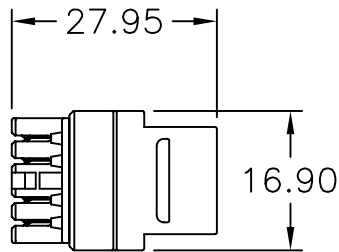

2

1

NOTES:

1. MATERIAL: ABS
2. UL LISTED
3. COLORS AVAILABLE: IVORY, BROWN, BLACK, ALMOND, LIGHT ALMOND ,WHITE

B

B

A

A

PROPRIETARY AND CONFIDENTIAL
THE INFORMATION CONTAINED
IN THIS DRAWING IS THE SOLE
PROPERTY OF On-Q/LEGRAND.
ANY REPRODUCTION IN PART OR
AS A WHOLE WITHOUT THE WRITTEN
PERMISSION OF On-Q/LEGRAND
IS PROHIBITED. DRAWING IS SUBJECT
TO CHANGE WITHOUT NOTICE.

on·Q

legrand

P.O. Box 60907
Middletown, PA 17106-0907
1-800-321-2343

TITLE:

**RJ25 6 POSITION/6 CONDUCTOR
TELEPHONE KEYSTONE CONNECTOR**

SIZE A	DWG NO WP3425	FILE NAME CD-WP3425	CUST REV 1
REVISED DATE 11/08/08	SCALE NONE	SHEET 1 OF 1	

2

1