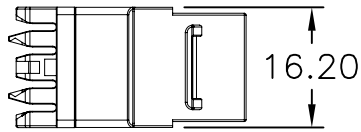

2

1

NOTES:

1. MATERIAL: ABS
2. UL LISTED
3. COLORS AVAILABLE: IVORY, BROWN, BLACK, LIGHT ALMOND ,WHITE, RED, ORANGE, GREY, BLUE

B

B

A

A

PROPRIETARY AND CONFIDENTIAL
THE INFORMATION CONTAINED
IN THIS DRAWING IS THE SOLE
PROPERTY OF On-Q/LEGRAND.
ANY REPRODUCTION IN PART OR
AS A WHOLE WITHOUT THE WRITTEN
PERMISSION OF On-Q/LEGRAND
IS PROHIBITED. DRAWING IS SUBJECT
TO CHANGE WITHOUT NOTICE.

on·Q

legrand

P.O. Box 60907
Middletown, PA 17106-0907
1-800-321-2343

TITLE:

**CATEGORY 6 RJ45 T568-A/B
KEYSTONE CONNECTOR**

SIZE A	DWG NO WP3460	FILE NAME CD-WP3460	CUST REV 1
REVISED DATE 11/08/07	SCALE NONE	SHEET 1 OF 1	

2

1