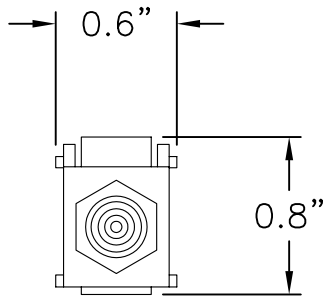

2

1

NOTES:

1. MATERIAL: ABS
2. UL LISTED
3. APPLICATIONS: AUDIO CONNECTIONS
4. COLORS AVAILABLE: IVORY, BROWN, BLACK, LIGHT ALMOND ,WHITE
5. CONNECTORS ARE GOLD PLATED BRONZE

B

B

A

A

PROPRIETARY AND CONFIDENTIAL
THE INFORMATION CONTAINED
IN THIS DRAWING IS THE SOLE
PROPERTY OF On-Q/LEGRAND.
ANY REPRODUCTION IN PART OR
AS A WHOLE WITHOUT THE WRITTEN
PERMISSION OF On-Q/LEGRAND
IS PROHIBITED. DRAWING IS SUBJECT
TO CHANGE WITHOUT NOTICE.

on·Q

legrand

P.O. Box 60907
Middletown, PA 17106-0907
1-800-321-2343

TITLE:

**KEYSTONE YELLOW
RCA TO F-CONNECTOR**

SIZE A	DWG NO WP3465	FILE NAME CD-WP3465	CUST REV 1
REVISED DATE 11/09/07	SCALE NONE	SHEET 1 OF 1	

2

1