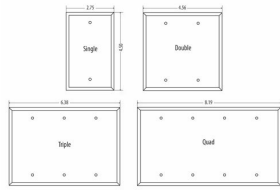

**STANDARD - WHITE SMOOTH**

**Standard Metal Wallplates: White Smooth Toggle**

**E03**

Catalog #: WW-T

**APPLICATIONS**

Designed for use in home, commercial and industrial settings for enhanced durability and appearance.  
N/A

**UL LISTED**

File E212332

**GENERAL PRODUCT INFORMATION**

Color: White Smooth

**CONFIGURATION**

Gangs: 1

**PRODUCT MEASUREMENTS**

Wt. Ea. (Lbs.): 0.119

**PACKAGING**

Package Type: Polybag  
Std. Pkg.: 25  
Product UPC-A Labeled: Yes  
Weight (Lbs. Per/C): 11.90  
Ship Carton Length (in.): 12.52  
Ship Carton Width (in.): 5.63  
Ship Carton Height (in.): 5.16  
Ctn Weight (Lbs.): 12.50  
Pallet Qty: 7000.00  
UPC Number: 092326180542  
I2of5: 50092326180547