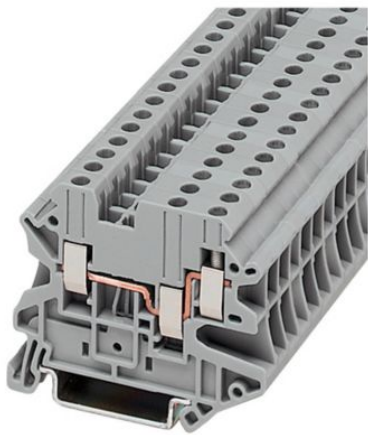

# Eaton XBUT4D12

Catalog Number: XBUT4D12

Eaton XB IEC terminal block, Screw Connection Multi-Conductor Terminal Blocks, Gray, 10 AWG/4 mm<sup>2</sup> maximum wire, Three-wire

## General specifications

<b>Product Name</b>	<b>Catalog Number</b>
Eaton XB IEC terminal block	XBUT4D12
<b>UPC</b>	<b>Product Length/Depth</b>
782116905126	1.85 in
<b>Product Height</b>	<b>Product Width</b>
2.17 in	0.24 in
<b>Product Weight</b>	<b>Warranty</b>
0.03 lb	1 year
<b>Certifications</b>	
UL Listed	
CSA Certified	